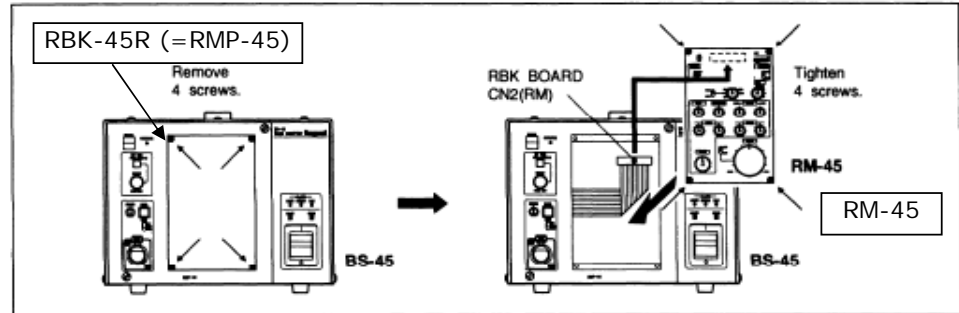

BS-45 Blank Panel / Control Panels  
 BS-45 with RBK-45 BS Blank Panel

BS-45 with RBK-45R (RMP-45) BS Blank Panel to be used with RM-45

BS-45 with RCP-50 Emote Contrl Panel

BLK-XRM454 Blank Panel for XRM-454 19-inch rack mount