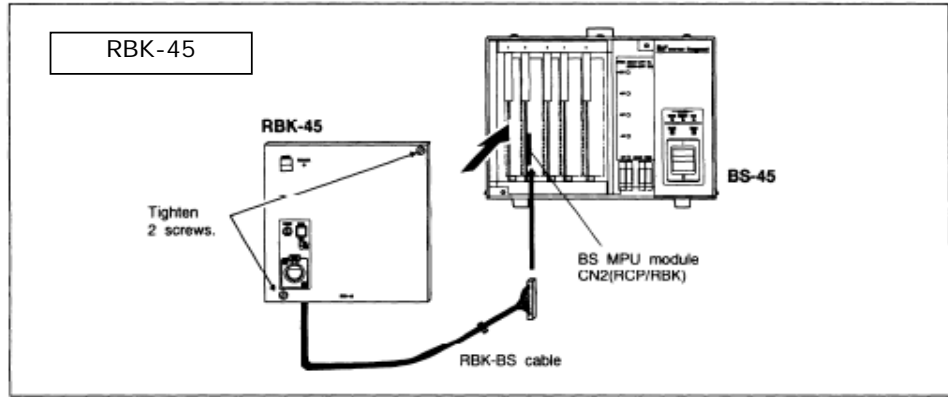

BS-45 Blank Panel / Control Panels  
 BS-45 with RBK-45 BS Blank Panel

BS-45 with RBK-45R (RMP-45) BS Blank Panel to be used with RM-45

BS-45 with RCP-50 Emote Contrl Panel

BLK-XRM454 Blank Panel for XRM-454 19-inch rack mount