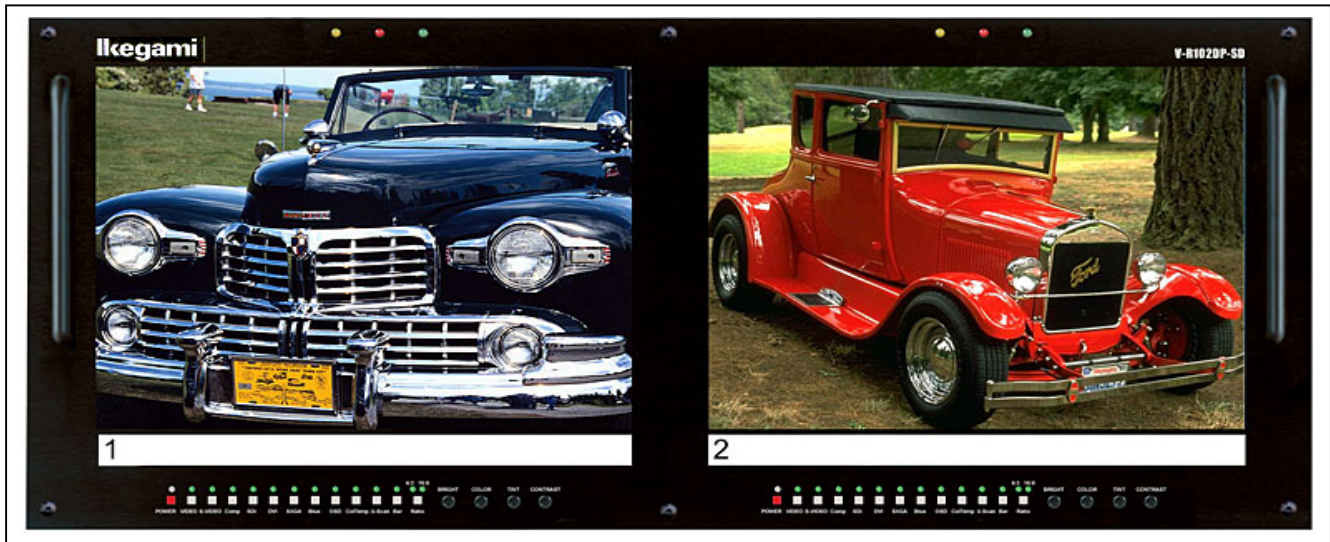

# Ikegami®

SDI Multiformat Dual Screen 10.4-Inch Monitor

## V-R102DP-SD

Our V-R102DP-SD provides up to 20% more viewing area than the competitors' 8.4-inch LCD or 8 and 9-inch CRT models yet occupies the same amount of rack space. Ready to rack mount in 5RU, this model is less weight and has lower power consumption when compared to similar CRT and LCD products.

Analog signals are digitized using an advanced 10 bit process, and all screen formats are scaled to fit on screen in the highest resolution using our proprietary program and state of the art LSI with Match Color Conversion to emulate SMPTE-C phosphor of a CRT.

### **■** SPECIFICATIONS:

Viewing Area:	8.32" (H) x 6.24 "(V)	Video Input:	1(2) x PC-SXGA (1280 x 1024)
Aspect Ratio:	16 : 9 / 4 : 3		1(2) x SVHS, 1 x Composite
Pixels:	800 (H) x 600 (V)		1(2) x Component, 1(2) x SDI
Dot Pitch:	0.264mm square pixel	Dimensions:	Width 19.24 Inch
Display:	10.4" Color TFT LCD		Height 8.67 Inch
Brightness:	600 cd		Depth 1.5 Inch
Power Requirement:	50Watt (5Amp 12 VDC)	Weight:	7.2 lbs (Approx.)