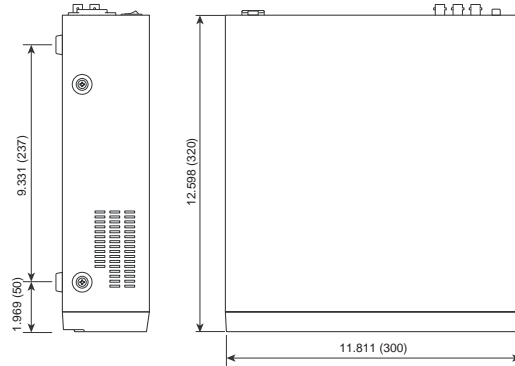

### Features

- Recording of one choosing camera line, or more camera lines through a multiplexer are available.
- It is employed Motion-Jpeg for video compression. Video and audio recording and playback is available with 640 x 240 pixels (NTSC) in every interval mode.

### Specifications

<b>Video Input Signal:</b>	RS-170A comply (color) or RS-170A (B/W) Composite 1.0Vp-p/75 Ω unbalanced
<b>Video Input Lines:</b>	1 line for recording: BNC 1 line for Multiplexer Monitor: BNC
<b>Video Output Signal:</b>	RS-170A comply (color) a IRS-170A (B/W) Composite 1.0Vp-p/75 Ω unbalanced
<b>Video Output Lines:</b>	1 line for playback: BNC 1 line for Multiplexer Monitor: BNC
<b>Audio Input:</b>	1 channel (mono): 10dBV (316mV)/ 10K ohm unbalanced RCA
<b>Audio Output:</b>	1 channel (mono): 10dBV (316mV)/ 10K Ω unbalanced RCA
<b>Video Compression:</b>	Motion JPEG
<b>Sampling Picture Elements:</b>	640(H) x 240(V)
<b>Digital Process Audio:</b>	PCM 7.35KHz
<b>Recording Interval:</b>	11 steps (30fps to 0.1fps)
<b>Recording Picture Quality:</b>	3 Steps (A: High Resolution, B: Medium Resolution, C: Standard Resolution)
<b>Pre-Alarm:</b>	Max 5 sec.
<b>HDD:</b>	80GB/120GB
<b>Serial Interface:</b>	RS-232C
<b>Network:</b>	Ethernet LAN (10/100 BASE-T)
<b>Power Supply:</b>	AC120V ± 10% 60Hz Approx. 21W
<b>Operating Temperature:</b>	+5°C to +40°C (41°F to 104°F)
<b>Dimensions:</b>	11.8" x 3.46" x 12.59" (300 x 88 x 320 mm)
<b>(WxHxD)</b>	Without any protruding portion Approx. 4.2kg (9.26 lbs)
<b>Weight:</b>	