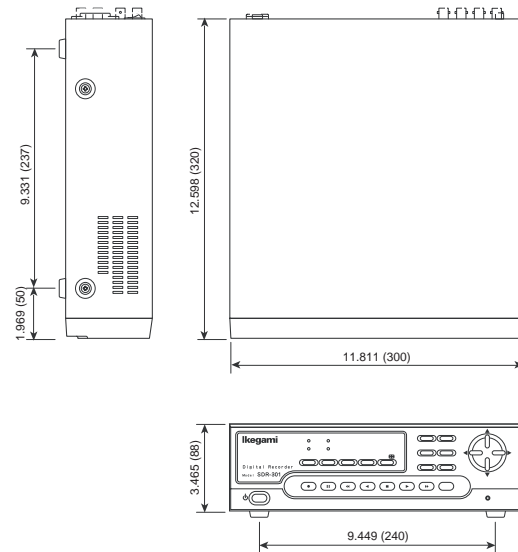

SDR-300 Viewer

- Display live images from the SDR Series
- Provides diverse search functions, including an index search, time search and alarm search, to help you view the picture you want instantly
- Supports still picture zooming, camera picture switching and multi-screen display
- Display the time, the data and the title on recorded images
- Stores replayed images onto the PC so that they can be played back offline