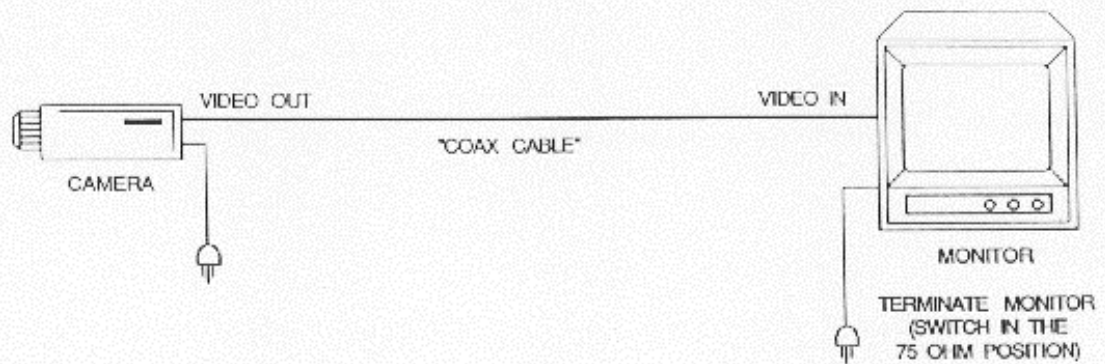

SIMPLE CCTV SYSTEM AND THE MAXIMUM RECOMMENDED COAXIAL CABLE LENGTH BETWEEN THE CAMERA AND MONITOR

TYPE OF COAXIAL CABLE	RECOMMENDED MAXIMUM COAXIAL CABLE LENGTH	CABLE DIAMETER
RG59/U	750 FEET	0.25"
RG6/U	1500 FEET	0.28"
RG11/U	1800 FEET	0.405"