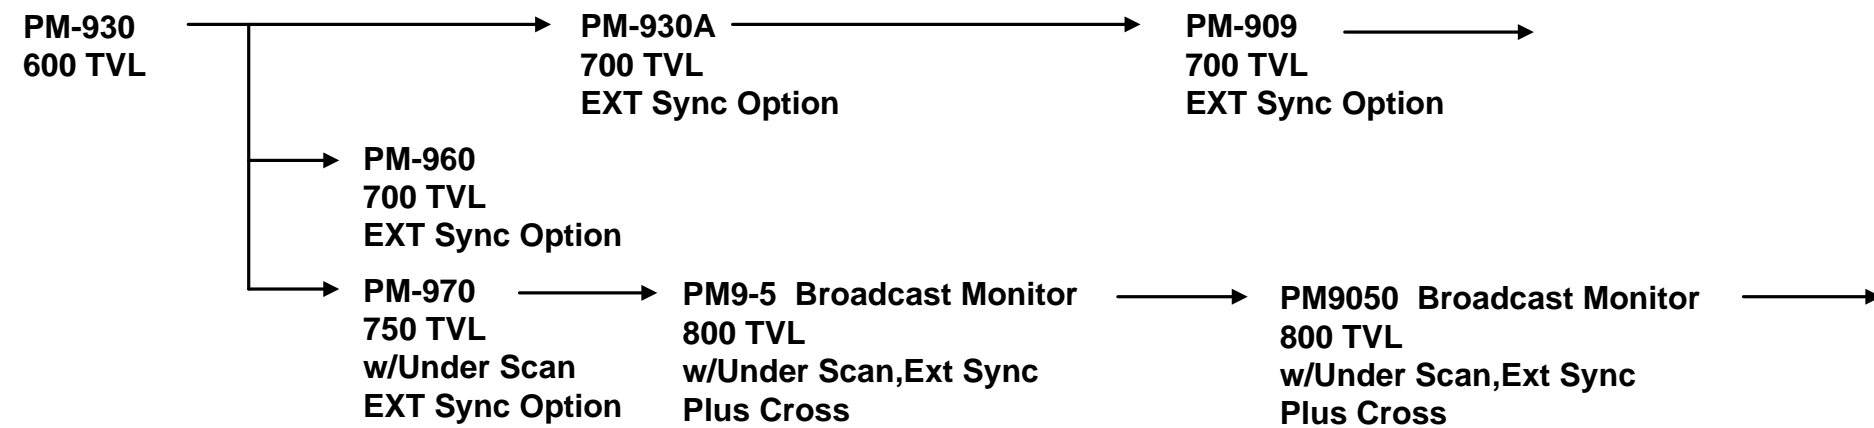

Ikegami CCTV CCD Monitor History and Compatibility List

Monochrome

5"

9"

12"

17"

20"