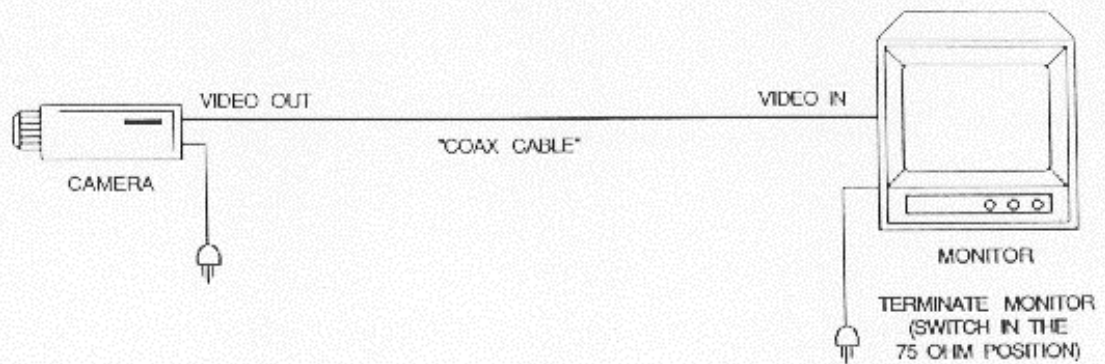

SIMPLE CCTV SYSTEM AND THE MAXIMUM RECOMMENDED COAXIAL CABLE LENGTH BETWEEN THE CAMERA AND MONITOR

| TYPE OF COAXIAL CABLE | RECOMMENDED MAXIMUM COAXIAL CABLE LENGTH | CABLE DIAMETER |
|-----------------------|--|----------------|
| RG59/U | 750 FEET | 0.25" |
| RG6/U | 1500 FEET | 0.28" |
| RG11/U | 1800 FEET | 0.405" |