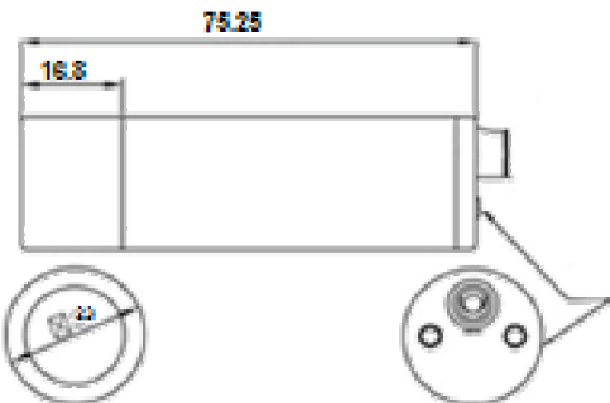

ECO SERIES

ECO-HDSDI230M

1080p Outdoor HD-SDI Bullet Camera

Features:

- 2.1 Megapixel, 1/3" Exmor Color CMOS
- $f = 3.7$ mm Lens (3 MP)
- Fixed Board Lens
- Digital Day & Night
- Size: $\Phi 23 \times 77.5$ mm
- Min. Illumination of 0.1 Lux
- 3D DNR / BLC / D-WDR / OSD (AD-Key Remote Controller)
- IP67 (Weather Proof)
- DC 12V Power

Specifications:

Image Sensor	2.1 Megapixel, 1/3" Exmor Color CMOS
Video Output Mode (HD-SDI)	1080p@30 fps, 1080p@25 fps, 720p@60 fps, 720p@50 fps
Video Output Mode (TV Out)	NTSC / PAL selectable
Effective Pixels (H x V)	1984 x 1105
Unit Cell Size (H x V)	2.8 $\mu\text{m} \times 2.8 \mu\text{m}$
Lens	3.7 mm Lens (3 MP)
Lens Type	Fixed Board Lens
S/N Ratio	More than 50dB
Min. Illumination	0.1 Lux
Shutter Speed	Auto / Manual
Min. Exposure Time	1/60,000 sec
Day & Night	Digital Day & Night
IP Rating	IP67 (Weather Proof)
On-Screen Display (OSD)	AD-Key Remote Controller
BLC	On / Off
DNR	3D DNR
White Balance	Auto / AutoExt / Push / Manual
Privacy Masking	16 Zones
WDR	D-WDR
Digital Zoom	1X ~ 8X
Digital Slow Shutter	Off, 2x ~ 8x
Operating Temperature	14 °F ~ 122 °F (-10 °C ~ 50 °C)
Storage Temperature	-4 °F ~ 140 °F (-20 °C ~ 70 °C)
Power Consumption	DC 12V ($\pm 10\%$), Max. 110mA
Dimension	$\Phi 0.9 \times 3.1$ inch ($\Phi 23 \times 77.5$ mm)
Weight	0.2 lbs (90 g)

Dimensions:

Design subject to change without notice.