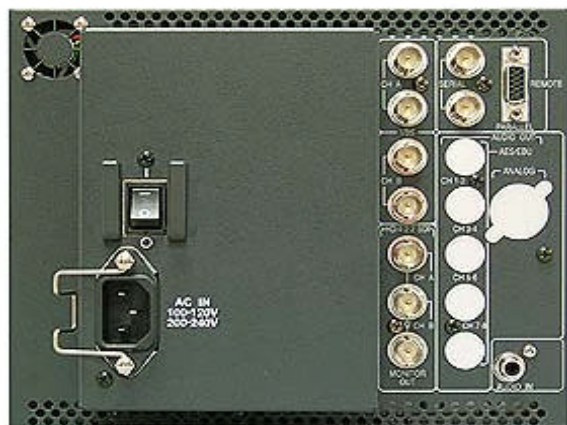

HLM900 9-inch LCD Monitor

Ikegami

front view

front view

rear view

side view

rack mount type

rack mount side view