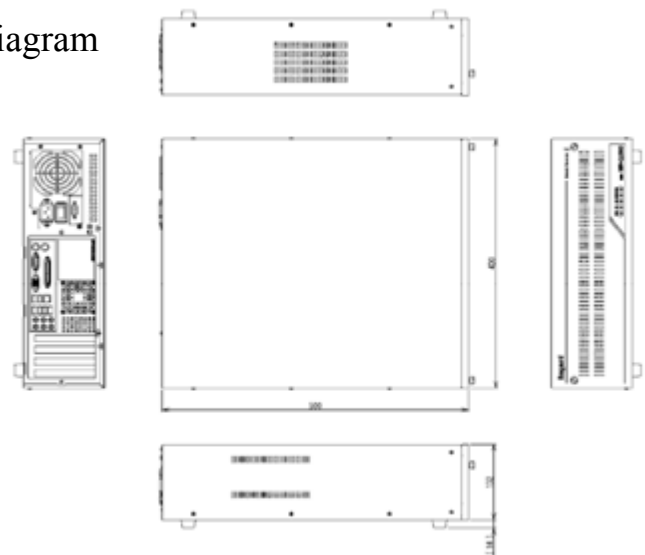

○ INR-Q2500 specification

HDD	1TB or 2 TB RAID --- Option	
Compression format	H.264/MJPEG	
Image format	1920x1080 , 1280x1024 , 1280x720 , 720x480 , 640x480 , 320x240 , 160x120 (Depending on Network Cameras)	
Connection	Camera / Encoder	Max 32units
Server Function	HTTP Server, NTP Server	
Recording Function	Max 64Mbps (960fps with 2Mbps) of video and audio data / Scheduled Recording / Alarm Recording / Manual Recording	
Distribution Function	Unicast / Multicast for Live Video / Playback Video ,Max 64 streams (Max 64Mbps)	
Display Function	1 / 2 / 4 / 6 / 9 / 12 / 16 split display on the client PC	
Search Function	Time-Date search / Motion search / Alarm search	
Network Interface	10BASE-t / 100BASE-TX / 1000BASE-T	
Power Consumption	Less than 124W (with 2TB HDD)	
Dimensions	W430 × H132 × D500 mm	
Weight	Approx. 12.3kg (with 1TB) / 13.8kg (with 2TB)	

○ Related products

Mega Pixel H.264 IP camera

Mega Pixel H.264 IP dome camera

H.264 IP SD/HD encoder

IDE-10/-200HD

H.264 IP SD/HD decoder

H.264 IP speed dome camera

○ Diagram

Professional for Professionals

Ikegami Tsushinki Co., Ltd.

■ www.ikegami.co.jp/en

■ Head Office

5-6-16 Ikegami, Ohta-ku, Tokyo, 146-8567, Japan TEL.03-5700-1111 / FAX.03-5700-1137

■ Overseas sales department

5-6-16 Ikegami, Ohta-ku, Tokyo, 146-8567, Japan TEL.03-5700-4117 / FAX.03-5700-2200