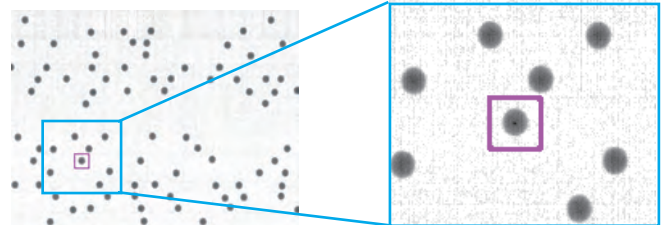

# X-ray nondestructive tablet inspection system TIE-XR

- Industry's first X-ray tablet inspection machine.
- Detects objects as small as 300um diameter.
- Detects even stainless steel or glass, not detectable by a metal detector.
- High performance (up to 600,000 tablets per hour).
- Can be connected to TIE-9000 series surface inspection machine.
- Inspection images can be stored.

## Specifications

Inspection Row	Depending on the tablet's shape
Inspection Capacity	Up to 600,000 tablets/hour (depending on the tablet's shape)
Discharging method	One shot damper mechanism (optional Split damper available)
Sensitivity	Minimum 300um diameter(metal ball), depending on tablet density.
X-ray output	50 kV 1.0 - 20 mA output, 50 - 100 W
Safety	1.0 micro Sv/h or less (auto leakage prevention mechanism)
Belt width	270 mm(with one line belt)
Belt speed	10, 15, 20 m/minute (selectable)
Power source	200 V AC 8 kVA or less
External dimension	W2000 x H1970 x D1,060 mm
Weight	Approximately 1,500 kg
Ambient Temperature	0 - 35 degree C, Relative humidity 30-85% (non-condensing)