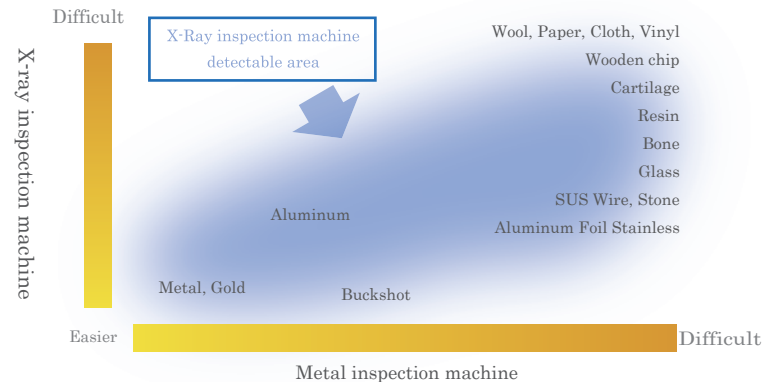

Design and specifications are subject to change without notice.

Ikegami Tsushinki Co.,Ltd.

■ URL : www.ikegami.co.jp/en/

■ **Head Office** : 5-6-16 Ikegami, Ohta-ku, Tokyo 146-8567, Japan .....TEL.+81-(0)3-5700-1111 / FAX.+81-(0)3-5700-1137
■ **Inspection Solution Sales Department** : 5-6-16 Ikegami, Ohta ku, Tokyo 146 8567, Japan .....TEL.+81-(0)3-5748-2255 / FAX.+81-(0)3-5700-4120
■ **Beijing Office** : Tower A Room No.823-824 Jia Tai International Mansion No.41 East Fourth Ring Road, Chaoyang District, Beijing, China ...TEL / FAX.+86-(0)10-85710350

Ikegami Electronics (U.S.A.), INC.

■ URL : www.ikegami.com

■ **Headquarters** : 37 BROOK AVENUE, MAYWOOD, NJ 07607, U.S.A. ....TEL.+1-201-368-9171 / FAX.+1-201-569-1626

Ikegami Electronics (Europe) GmbH

■ URL : www.ikegami.de

■ **Headquarters** : Ikegami Strasse 1, D-41460 Neuss, Germany ..... TEL.+49-(0)2131-1230 / FAX.+49-(0)2131-102820

Ikegami Electronics Asia Pacific Pte.Ltd.

■ URL : sg.ikegami.co.jp

■ **Headquarters** : 1 Tampines Central 5, #06-04 CPF Tampines Building, Singapore 529508 .....TEL.+65-6260-8820 / FAX.+65-6260-8896

U416A195-SELF