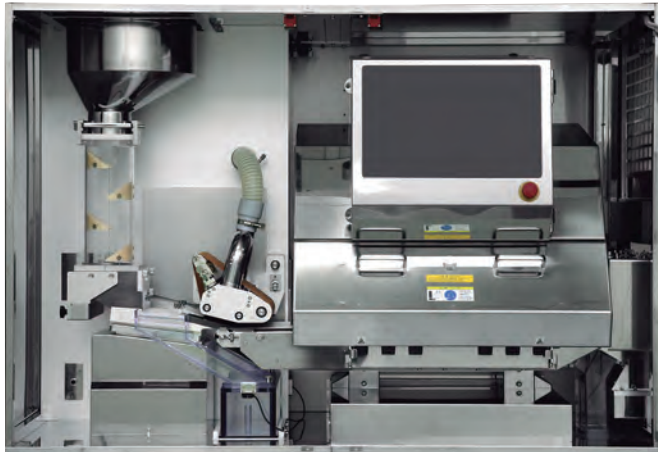

## X-ray nondestructive tablet inspection system TIE-XR

Industry's first inspection machine for all solid formulations. Capable of inspecting materials such as stainless steel, glass and plastic which cannot be examined with a conventional inspection machine.

# X-ray nondestructive tablet inspection system TIE-XR

- Industry's first X-ray tablet inspection machine.
- Detects objects as small as 300um diameter.
- Detects even stainless steel or glass, not detectable by a metal detector.
- High performance (up to 600,000 tablets per hour).
- Can be connected to TIE-9000 series surface inspection machine.
- Inspection images can be stored.

## Inspection Image

## Specifications

Inspection Row	Depending on the tablet's shape
Inspection Capacity	Up to 600,000 tablets/hour (depending on the tablet's shape)
Discharging method	One shot damper mechanism (optional Split damper available)
Sensitivity	Minimum 300um diameter(metal ball), depending on tablet density.
X-ray output	50 kV 1.0 - 20 mA output, 50 - 100 W
Safety	1.0 micro Sv/h or less (auto leakage prevention mechanism)
Belt width	270 mm(with one line belt)
Belt speed	10, 15, 20 m/minute (selectable)
Power source	200 V AC 8 kVA or less
External dimension	W2000 x H1970 x D1,060 mm
Weight	Approximately 1,500 kg
Ambient Temperature	0 - 35 degree C, Relative humidity 30-85% (non-condensing)