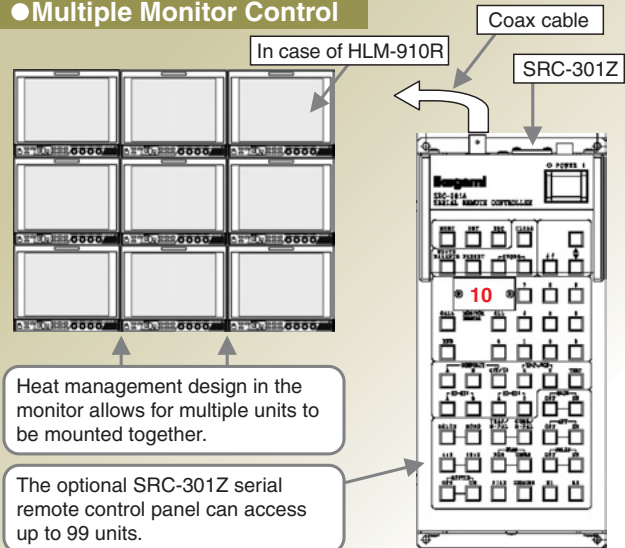

●Multiple Monitor Control

●Two models are available

(1) HLM-910R/920WR:
• Designed for rack mount applications.
• AC power supply is integrated for simple and clean installation.
• 100 to 120 VAC or 200 to 240 VAC.

(2) HLM-910P/920WP:
• Portable design for field applications
• Battery operation
• AC operation is possible with XLR-4 plug, 12VDC power supply.