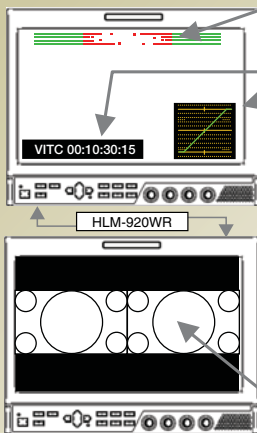

(2)WFM monitoring and VITC Time Code display function
•Waveform can be displayed for the input signal
•HD-SDI signal with VITC Time Code display is available
*Factory order option for HLM-910R/P.

(3)Internal test signals
•100% WINDOW signal
•Grayscale test signal
•ARIB(STD-B28) color bars

(4)Marker Display
•Various safety markers and Cross hatch
•Various area markers with Shadow functions

(6)Dot-by-Dot display
•This function for 1:1 scan without scaling
*available only for HLM-920WR/WP

(5)Split screen mode
•This function allows for comparing a captured still image and a camera live image.
*available only for HLM-920WR/WP