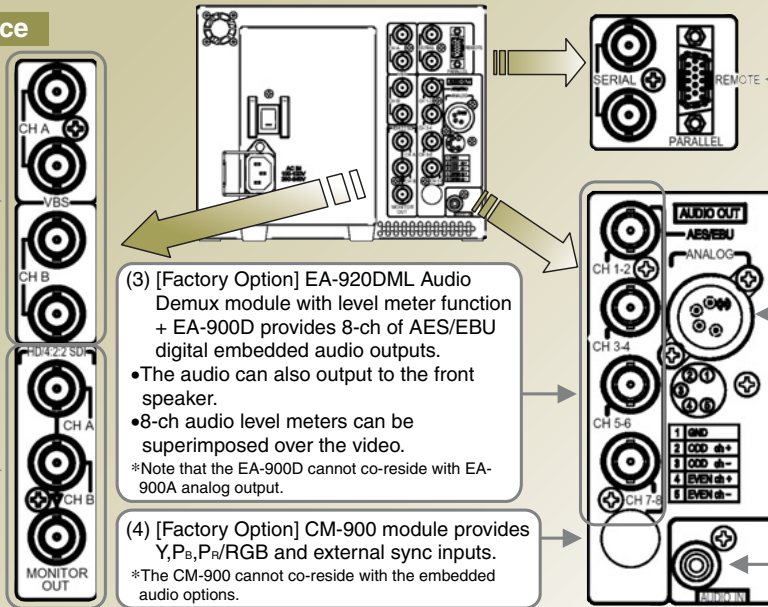

Evolutional Feature for HLM-910R/P, HLM-920WR/WP Multi-format LCD Monitors

●Versatile Interface

(1) VBS inputs:
2ch, each with loop through, NTSC/PAL auto detect.

(2) Multi-format HD/SD-SDI (4:2:2) inputs:
2ch, 1ch monitor output, follows channel selection.

(3) [Factory Option] EA-920DML Audio Demux module with level meter function + EA-900D provides 8-ch of AES/EBU digital embedded audio outputs.
•The audio can also output to the front speaker.
•8-ch audio level meters can be superimposed over the video.
*Note that the EA-900D cannot co-reside with EA-900A analog output.

(4) [Factory Option] CM-900 module provides Y, P_B, P_R/RGB and external sync inputs.
*The CM-900 cannot co-reside with the embedded audio options.

(5) Remote control interface:
Serial remote signal input and Parallel remote signal input.

(6) [Factory Option] EA-920DML Audio Demux module with EA-900A provides 2 channels of analog embedded audio outputs.
•The output channels can be chosen by menu among ch1/2, 3/4, 5/6, 7/8.
•The audio can also output to the front speaker.
*note that EA-900A cannot co-reside with EA-900D digital output.

(7) Analog Audio input:
The audio signal outputs to the front speaker for audio monitoring.

●Versatile Functions

(1)With the EA-920DML Audio Demux module (Factory option)
•Level meters for 8 channels of embedded audio can be superimposed over the video, providing space and cost savings for monitoring the video and the audio at the same time.
•The contrast, position, and indicating channels can be set by menu.
•Auto detect multi-format HD/SD-SDI input
•Embedded audio can be monitored with the built-in speaker
•Either EA-900A or EA-900D is available for embedded audio outputs