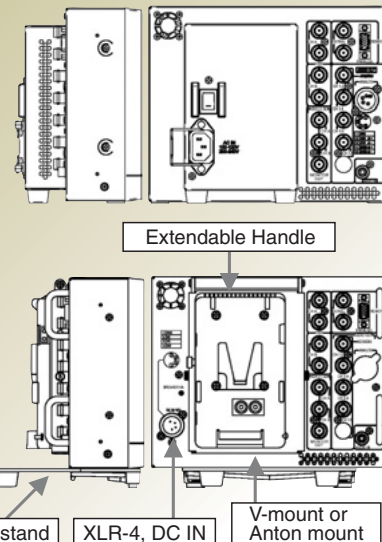

●Rack mounting saves space

Designed for a compact size of 4RU high, the HLM-910R/HLM-920WR can maintain almost the same picture size as a conventional 10-inch CRT monitor.