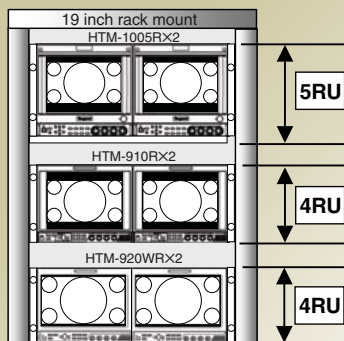

●Rack mounting saves space

Designed for a compact size of 4RU high, the HLM-910R/HLM-920WR can maintain almost the same picture size as a conventional 10-inch CRT monitor.