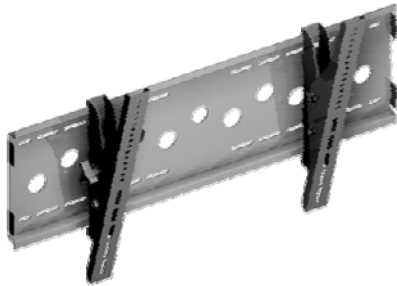

Wall Mounts

IK-LCD-75-100-WB

for LCD monitor up to 33lbs or 15Kg

- Fast, simple wall mount
- Fits most 10 Inch to 23 Inch Display Flat Monitors
- Loading 33lbs or 15kg
- Includes screws for concrete, plate & wood
- 3 direction adjustable design
- Left-right swivel 90 degrees, Up-down tilt 180 degrees and monitor swivel 180 degrees
- Meets VESA standards 75 x 75mm and 100 x 100mm

Contact CCTV@Ikegami.com for detailed Spec

SL-WA16 Limited Quantity

for LCD monitor up to 20 lbs.

VESA Mount
Width 140mm
Height 216.5 mm
Depth 48mm
Weight 0.814 kgs

Contact CCTV@Ikegami.com for detailed Spec

IK-PLB-1A

for LCD monitor up to 165lbs or 75Kg

- Low-Profile Design
- Fast, Simple Wall Mounting
- For Large Flat Panel TVs 30"-50"
- Load up to 165 lbs / 75 kgs*
- Includes Wall Mounting Plate, Sliding Monitor arms and Hardware Kit
- Tilting Slide Mount Arms (0°-15°)
- Available in Powder Coated, Brushed Aluminum or Black Metal Construction
- UL Listed

Contact CCTV@Ikegami.com for detailed Spec

IK-WB4780

for LCD monitor up to 300 lbs. (136 kg)

- Low-Profile Design
- Post-installation leveling system
- Open design for easy cable and electrical access
- Built-in lateral shift
- Universal hardware pack includes innovative universal spacers and M4-M10 screws to fit any size display
- Mounting kit includes wood, concrete and steel stud attachment hardware