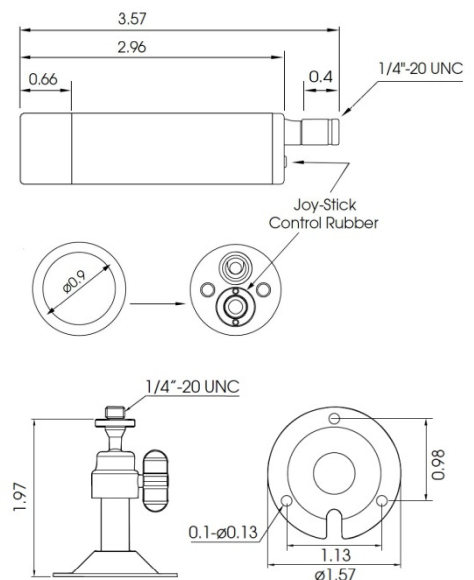

Dimensions: (inch)

Design and specifications are subject to Change without notice.

37 Brook Avenue, Maywood, NJ 07607 Phone (201)368-9171 Fax (201)569-1626

email: cctv@ikegami.com