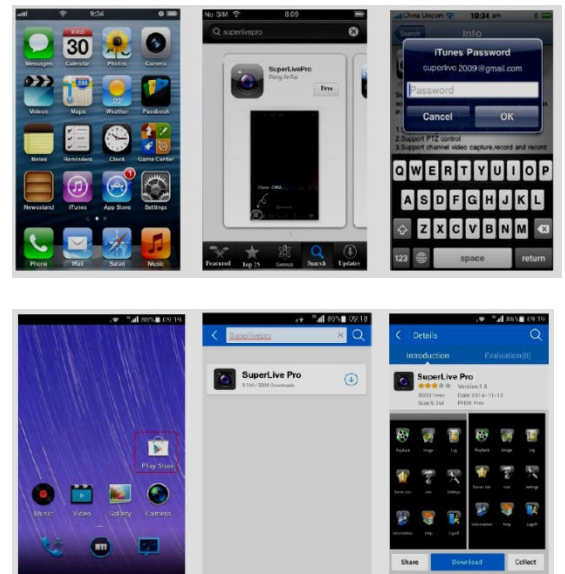

iPhone & Android CMS Capability