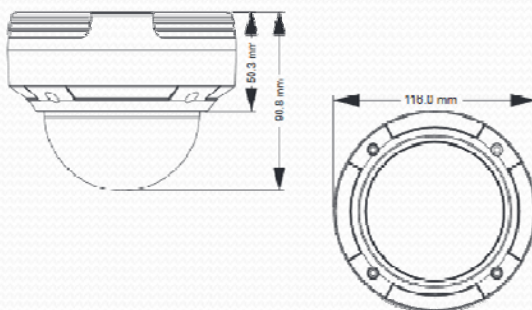

Dimensions: