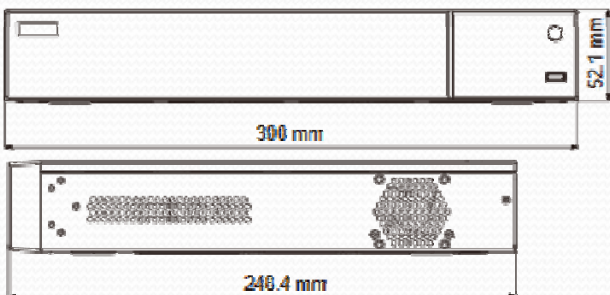

Dimensions:

Design subject to change without notice.

300 E Route 17S, Mahwah, NJ 07430
(201)-368-9171 , cctv@ikegami.com