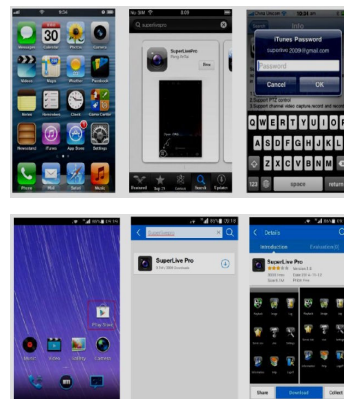

FEATURES

- 8 CH HD TVI / Analog video input, 4 CH IP Video Input
- Superlative HD resolution of 1080p Full HD or 720p HD for amazing image quality.
- Playback: 8 CH simultaneously playback
- Recording: 30fps/CH @ 3MP for IP Camera
- HDMI 1080P output
- Backup: USB, IE, CMS,; support multi-file, file cutting when backup
- Pentaplex: live, record, playback, backup and remote operation
- DHCP, DDNS, PPPoE Network protocol, IE browse and CMS supported
- Cell phone: iPhone, Android
- Remote control via IE or CMS: preview, playback, backup, PTZ and configuration
- Dual stream technology.
- Multi-user online simultaneously
- Authorization management, log review and device status review
- Supports PTZ preset and auto cruise, up to 128 presets and 8 cruises.
- Multi-mode recording: manual/ timer / motion
- Search: time, calendar, events
- Complete SDK function, easy to integrate with other applications

Access Viewers

Web Viewer

- Live view
- Playback
- Remote Configuration
- Via IE, CMS

Free Viewer Application

- For Apple and Android
- Live
- Playback

Rear Panel View

ECO SERIES

EE-DVR08-2