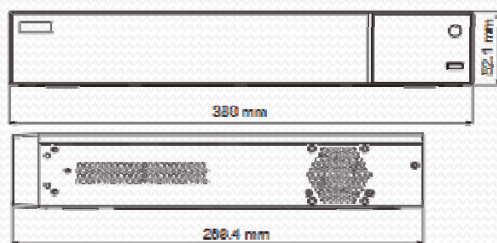

Dimensions:

Specifications:

SYSTEM	Compression	Standard H.264 High Profile
	CPU	Cortex A9
	OS	Embedded Linux
VIDEO	Input	BNC x 8
	Resolution	TVI / AHD : 5MP@20fps; 4MP, 3MP, 1080P, 720P, WD1 real time CVI : 1080P, 720P real time
	IP Input	IPC x 4 (Up To 12)
	Access Bandwidth	24Mbps, Up to 56Mbps
	Output	HDMI x 1: 4K x 2K / 1920 x 1080 / 1280 x 1024 VGA x 1: 1920 x 1080, 1280 x 1024 BNC x 1: CVBS (used as the main or spot out)
AUDIO	Input / Output	RCA x 4 / RCA x 1
	Two Way Audio	RCA x 1
RECORD	Resolution	5MP, 4MP, 3MP, 1080P, 720P, WD1
	Frame Rate	5MP: 10fps (PAL / NTSC) 4MP / 3MP: 12 fps (PAL) / 15 fps (NTSC) 1080P/720P/WD1: 25 fps (PAL) / 30 fps (NTSC)
	Bit Rate	768Kbps ~ 8Mbps (Per CH)
	Mode	Manual, Timer, Motion, Sensor
IP INPUT	Resolution	4MP / 3MP / 1080P / 960P / 720P
	Frame Rate	25fps (PAL) / 30fps (NTSC)
PLAYBACK	Playback	8 CH
	Search	Time Slice / Time / Event / Tag Search
	Smart Search	Highlighted color to display the camera record in a certain period of time, different colors refers to different record events
	Function	Play, pause, FF, FB, digital zoom, etc
ALARM	Mode	Manual, Sensor, Motion, Exception
	Input / Output	4 / 1 CH
	Triggering	Record, snap, preset, e-mail, etc.
NETWORK	Interface	RJ45 10 / 100Mbps x 1
	Protocol	TCP / IP, PPPoE, DHCP, DNS, DDNS, UPnP, NTP, SMTP
	Web Client	Multiple Users Online
DEVICE STORAGE BACKUP	OS	iOS, Andriod
	HDD	SATA x 2, max 8T per HDD
	Local Backup	U disk, USB mobile HDD
	Network backup	Yes
PORT	RS485	RS485 x 1, connect to PTZ or keyboard
	USB	USB 2.0 x 1 (front panel), USB 3.0 x 1(rear panel)
	Remote Controller	Yes
OTHERS	Power Supply	DC12V
	Consumption	≤ 10W (without HDD)
	Work Environment	14°F ~ 122°F (-10 ~ 50 °C), 10% ~ 90% humidity
	Dimensions	15" x 10.6" x 2.04" (380 x 268 x 52mm)(W x D x H)