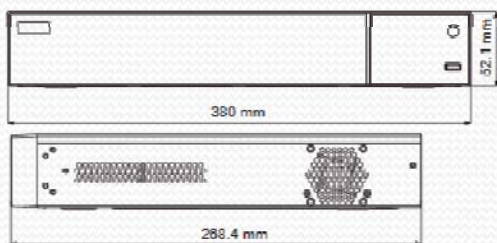

### Dimensions:

### Specifications:

SYSTEM	Compression	Standard H.264 High Profile
	CPU	Cortex A9
	OS	Embedded Linux
VIDEO	Input	BNC x 16
	Resolution	TVI / AHD : 5MP@20fps; 4MP, 3MP, 1080P, 720P, WD1 real time CVI : 1080P, 720P real time
	IP Input	IPC x 4 (8CH BNC convertible Up To 12)
	Access Bandwidth	24Mbps, Up to 88Mbps
AUDIO	Input / Output	RCA x 4 / RCA x 1
	Two Way Audio	RCA x 1
RECORD	Resolution	5MP, 4MP, 3MP, 1080P, 720P, WD1
	Frame Rate	5MP: 10fps (PAL / NTSC) 4MP / 3MP: 12 fps (PAL) / 15 fps (NTSC) 1080P/720P/WD1: 25 fps (PAL) / 30 fps (NTSC)
	Bit Rate	768Kbps ~ 8Mbps (Per CH)
	Mode	Manual, Timer, Motion, Sensor
IP INPUT	Resolution	4MP / 3MP / 1080P / 960P / 720P
	Frame Rate	25fps (PAL) / 30fps ( NTSC )
PLAYBACK	Playback	16 CH
	Search	Time Slice / Time / Event / Tag Search
	Smart Search	Highlighted color to display the camera record in a certain period of time, different colors refers to different record events
	Function	Play, pause, FF, FB, digital zoom, etc
ALARM	Mode	Manual, Sensor, Motion, Exception
	Input / Output	4 / 1 CH
	Triggering	Record, snap, preset, e-mail, etc.
NETWORK	Interface	RJ45 10/100/1000Mbps x 1
	Protocol	TCP / IP, PPPoE, DHCP, DNS, DDNS, UPnP, NTP, SMTP
	Web Client	Multiple Users Online
DEVICE STORAGE BACKUP	OS	iOS, Andriod
	HDD	SATA x 2, max 8T per HDD
	Local Backup	U disk, USB mobile HDD
	Network backup	Yes
PORT	RS485	RS485 x 1, connect to PTZ or keyboard
	USB	USB 2.0 x 1 (front panel), USB 3.0 x 1 (rear panel)
	Remote Controller	Yes
OTHERS	Power Supply	DC12V
	Consumption	≤ 15W ( without HDD )
	Work Environment	14°F ~ 122°F (-10 ~ 50 °C), 10% ~ 90% humidity
	Dimensions	15" x 10.6" x 2.04" (380 x 268 x 52mm)( W x D x H )