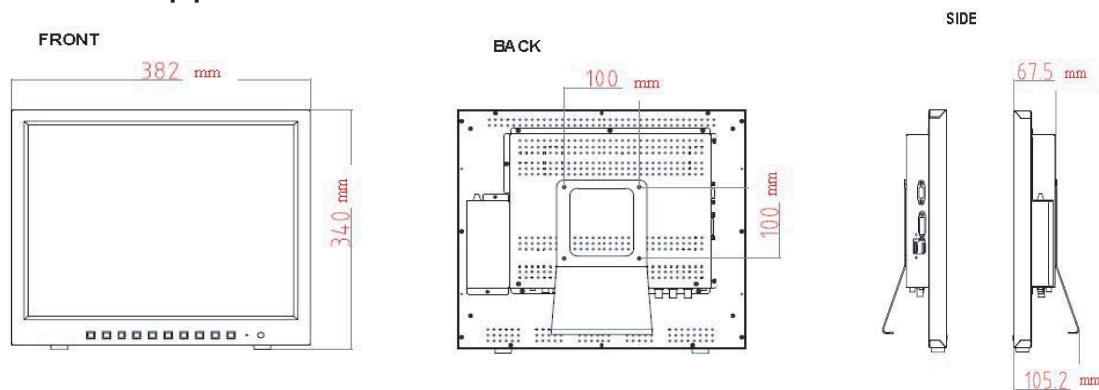

Specifications

GENERAL	Type:	17 inch TFT LCD
	Color:	16.8M colors
	Pixel Pitch:	0.264mm x 0.264mm
	Screen Aspect Ratio:	4:3
	Contrast Ratio:	800:1 (Typical)
	Luminance:	250cd/m2
	Response Time:	5msec (Typical)
	Video Impedance:	75 Ohms
	Resolution:	SXGA (1280 x 1024)
	Viewing Angle:	L/R 170 degrees, U/D 160 degrees
	Active Area:	337.92mm x 270.336mm
	Video System:	NTSC / PAL / SECAM
	Panel Lamp Life:	50,000 hours
INTERFACE	Connectors:	Composite BNC IN/OUT x2
		S-Video IN/OUT x1
		D-Sub 15P IN (PC) x1
		Video Audio RCA(Stereo) Jack x3
		PC(Stereo) Audio x1
PC Sync:	H Sync Frequency: 31 ~ 64KHz	
	V Sync Frequency: 56 ~75Hz	
SPEAKER	Built-in Speaker	2W x2
FRONT SW	MENU/EXIT, AUTO, VOLUME, VIDEO 1, VIDEO 2, S-VIDEO, PC, POWER	
TEMPERATURE	Operating Temperature:	0 ~ 40°C
POWER	Power Input:	DC12V/3.5A
		AC Adaptor AC100V ~ 240V (50/60Hz)
	Power Consumption:	Typical: 35Watts DPMS: Under 3W
PHYSICAL	Net (Gross) Weight:	Approx 5.2 kg (7.4 kg)
	Net (Gross) Dimensions:	Approx. 382 x 340 x 67.5mm (510 x 410 x 165mm) WHD
	VESA Mount Size:	100mm x 100mm
STANDARD ACCESSORIES	Power Code (USA Type, Length 1.8m)	
	Adptor (12V, 3.5A)	
	RGB Cable (Length 1.5m)	
	Installation/Operation Manual	
	Remote Control	
		Battery AAA x 2

External Appearance

Specifications are subject to change without notice.

Ikegami

IKEGAMI ELECTRONICS (U.S.A.), INC.

URL <http://www.ikegami.com>

**HEADQUARTERS
WESTCOAST OFFICE**

37 Brook Avenue, Maywood, NJ 07607 Phone (201)368-9171 Fax (201)569-1626
2633 Manhattan Beach Blvd., Redondo Beach, CA 90278
Phone (310)297-1900 Fax (310)536-9550

**SOUTHWEST OFFICE
MIDWEST OFFICE
SOUTHEAST OFFICE**

773 Bearden Road, Waxahachie, TX 75167 Phone (972)869-2363 Fax (972)556-1057
Phone (630)372-8777
710 East Hillsboro Blvd., Ste 100, Deerfield Beach, FL 33441
Phone (954)571-7177 Fax (954)571-7760