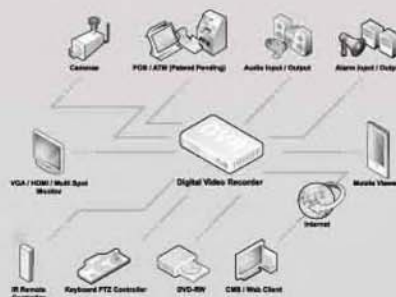

100 SERIES

REALTIME

Compact H.264 Realtime DVR

EASY TO USE
Flexible, User Friendly GUI

POS / ATM
Recording Transaction Data from POS / ATM

DUAL STREAM
Dual Streaming for High Speed Internet

S.M.A.R.T
Self Monitoring Analysis and Reporting Technology

* 104 can record 120FPS even at H.D1 (720x240)

KEY FEATURES

WCS
(Watermark Check System)

Keyboard Controller

VGA / S-Video
Spot Monitor Output

E-Mail Notification

Audio Recording
& Playback

NTP
(Network Time Protocol)

E-MAP
Function Support

Pentaplex
4 / 8 / 16 Channel

DDNS & DHCP Support

Archiving
(JPEG, EXE Format)

IR Remote Controller

Software Upgrade
via Network, USB Port

DIMENSIONS

SYSTEM INTERCONNECTION