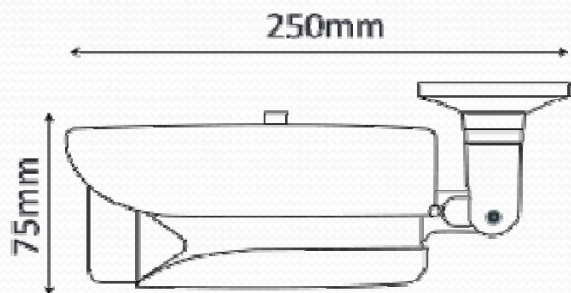

#### Features:

- 4-In-1 (AHD, HD-TVI, HD-CVI, 960H)
- 1/3" 2.1MP Panasonic Sensor
- Effective Pixels: 1944 (H) x 1092 (V)
- 2.47 Mega Pixel Image Resolution
- 2.8~12mm Motorized Lens
- 4 Super IR, 0Lux (IR On)
- 30fps (NTSC)
- Real WDR
- Weatherproof
- 12V DC, IP66
- OSD Menu, Can Switch to Analog Mode
- COC (Control Over Coax)
- FLC/BLC
- NTSC/PAL Compatible

#### Specifications:

CAMERA	Image Sensor	1/2.8" HD CMOS (MN34227PL)
	Effective Pixels	1944 (H) x 1092 (V)
	Shutter Speed	Auto / Manual (1/50/60 ~ 1/30,000 sec)
	Min. Illumination	Color:1.0 lux ,BW: 0.5 lux , Color:DSS:0.017 lux, BW DSS: 0.0008 lux
	Lens	2.8 ~ 12mm Motorized Lens
	View Angle	100°-30.8°(H),74.4°-23.3°(V)
	S/N Ratio	More than 50dB (AGC off)
	Video Output	Digital output: HD-TVI (1080P) Analog output: Composite Output 1Vp-p (75ohm /BNC)
	White Balance	Auto/Auto ext/Preset/Manual
	WDR	Digital Wide Dynamic Range
	AGC	0-20 steps
	BLC	Off/BLC
	DNR	Off/Low/Middle/High(3D)
IMAGE	Compatibility	HD-TVI / AHD / HD-CVI / 960H
	Encode Mode	CBR
	Image Quality	Not adjustable under CBR
	Resolution	1080P (1920×1080)
	Video Frame Rate	NTSC:30fps@1080P / PAL:25fps@1080P
	Image Setting	Brightness, WDR, Sharpness, DNR, Exposure, Backlight, Gamma, Color gain, D-Zoom, white-balance, etc
FUNCTIONS	Remote monitoring	By monitoring the video recorder
	Day & Night	Auto / Color / BW / EXT
	IR Distance	30 ~ 35m
	IR LED count	ø16X4 IR
	OSD Menu	Yes
	Protection	IP66
	OTHERS	Power Supply
Power Consumption		700mA
Operating Environment		- 30°C ~ +60°C (-22°F ~ 140°F)
Weight		1.54LBS (0.7KG)
Dimensions		9.84" x 3.54" x 3" , (250 x 90 x 75mm)

#### Dimensions: